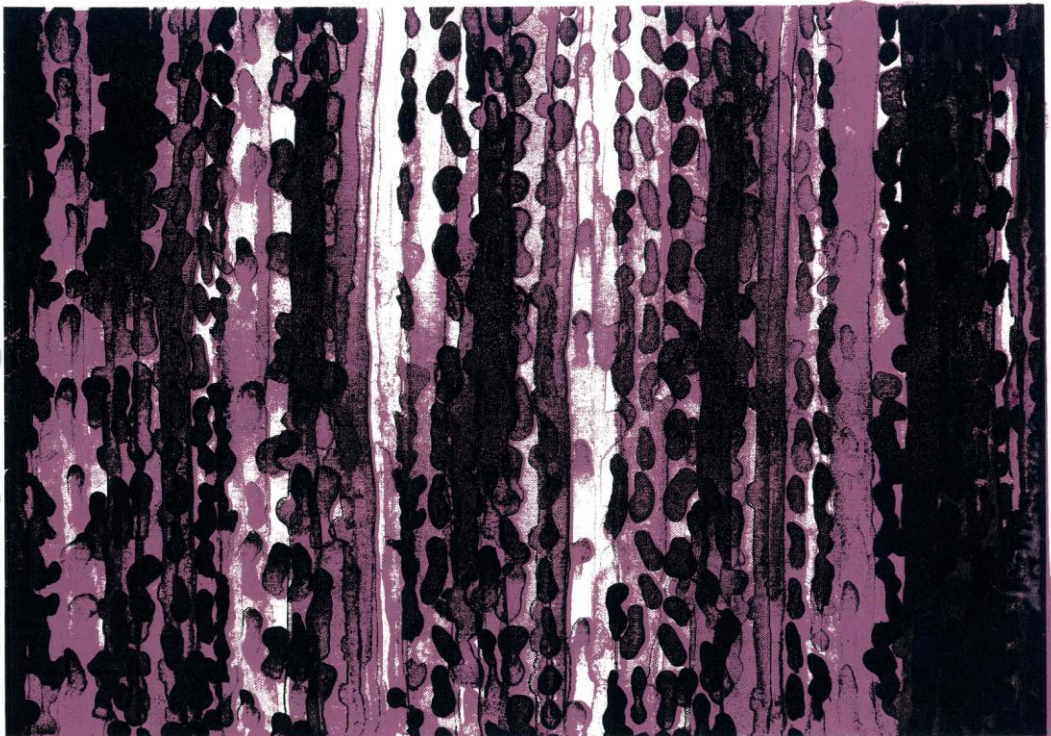

ROSALEDA EN LA ALHAMBRA (20 x 28 CM)

JARDÍN DE PALMERAS EN ELCHE 1/1 G. JEN / 2014-04-23

JARDÍN DE PALMERAS EN ELCHE (20 x 28 CM)